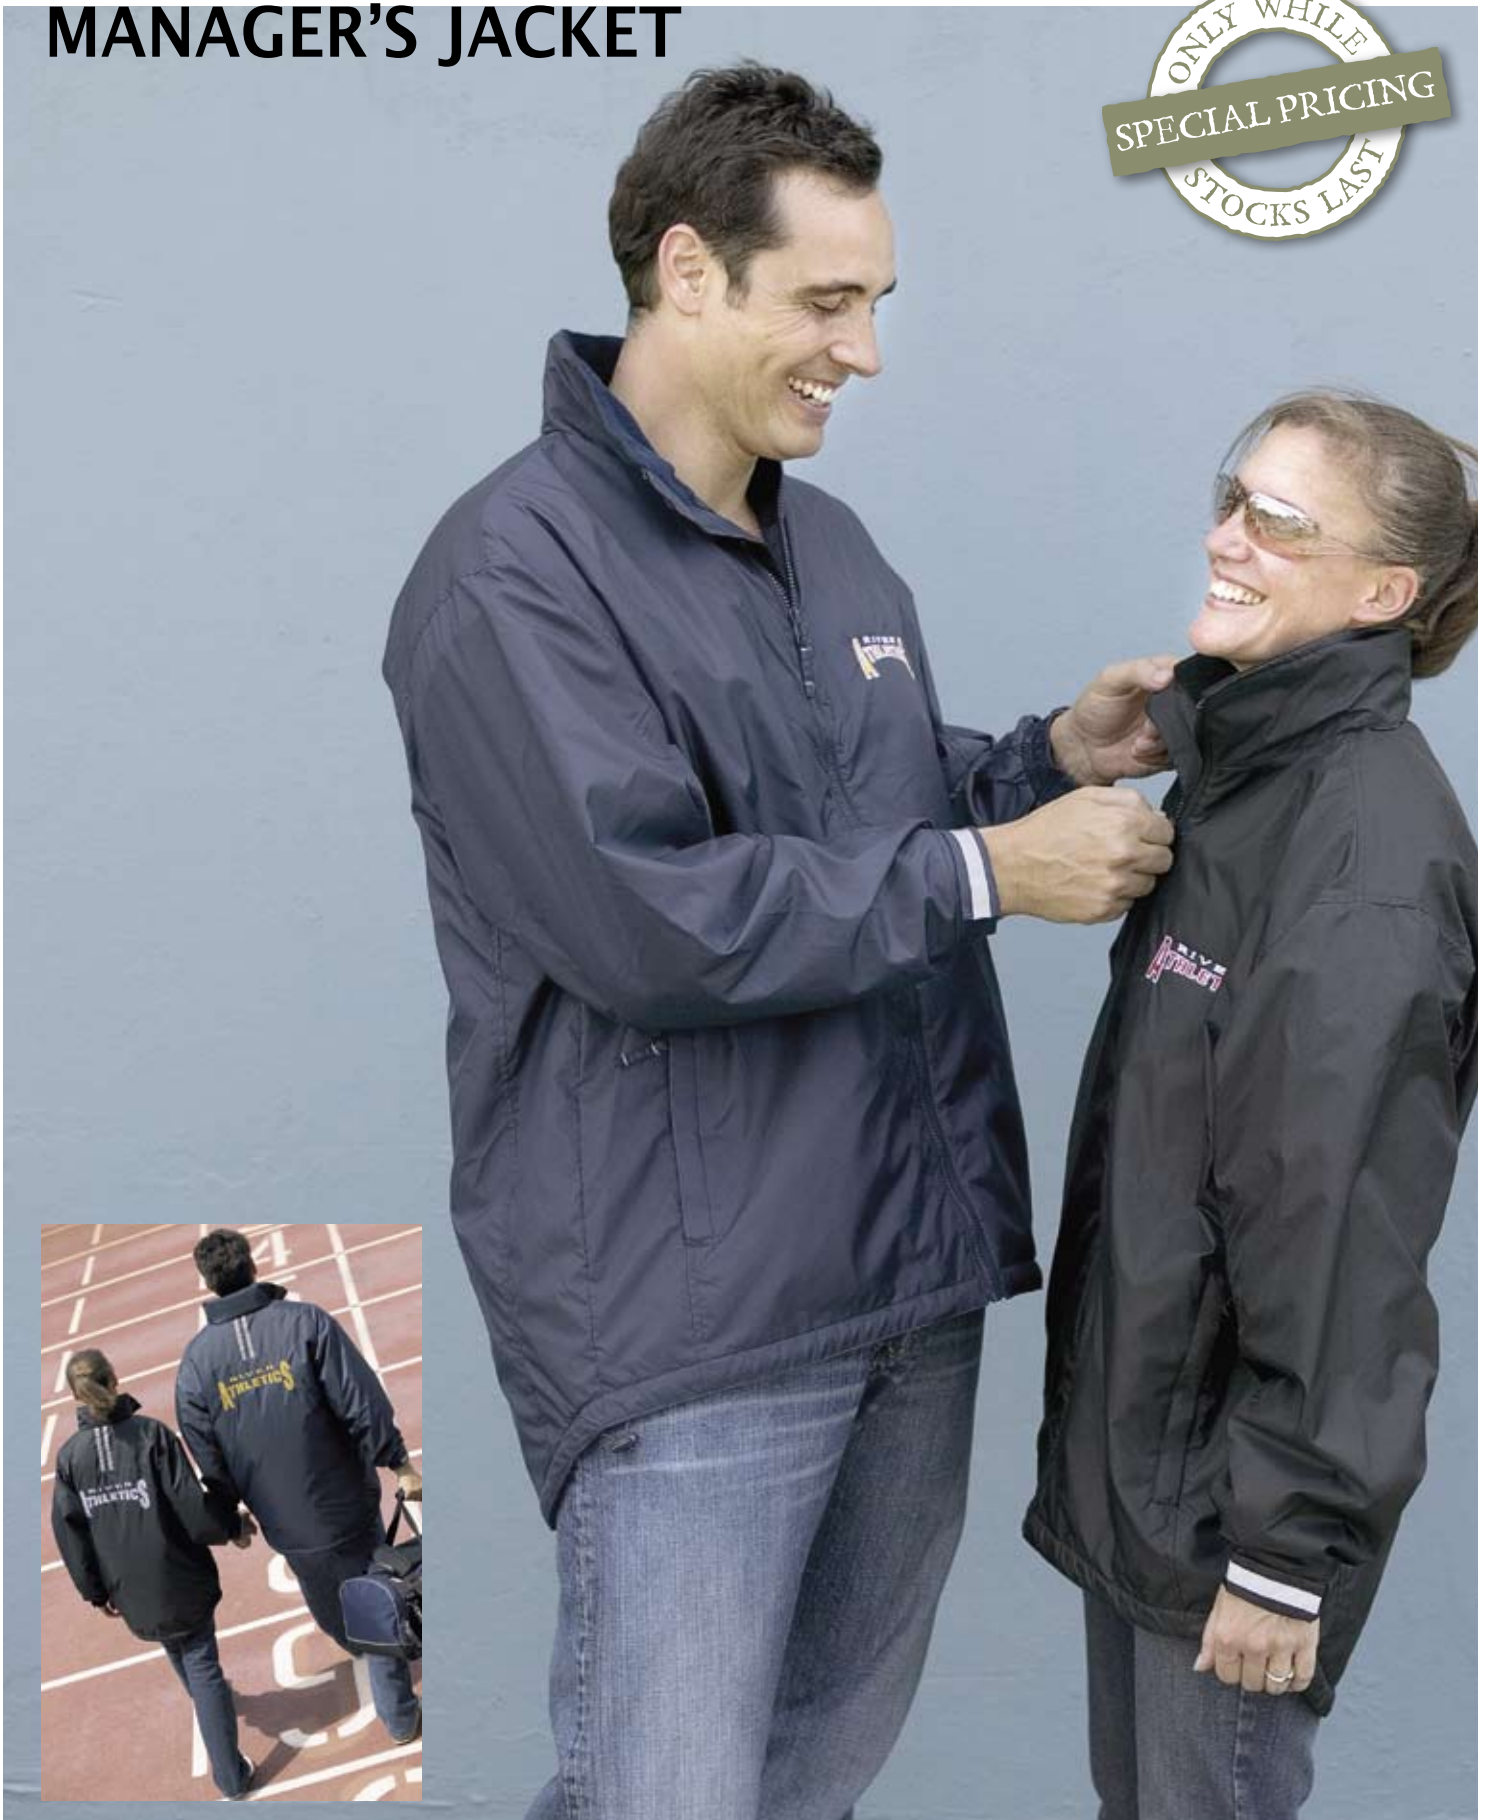

MANAGER'S JACKET

ONLY WHILE
SPECIAL PRICING
STOCKS LAST

HZ88 MANAGER'S JACKET

Size	XS	S	M	L	XL	XXL	3XL	5XL
1/2 chest (cm)	61.5	64	66.5	69	71.5	74	76.5	84.5

FABRIC 100% Nylon Ripstop Showerproof

COLOURS Black, Navy

1. **FEATURES**
2. Extra long tailored hemline
   - Reflective stripes down the back and on the cuffs
   - Fully lined with micro fleece
   - Zippered side pockets
   - Hidden tuck away self fabric hood
   - Elastic draw cord with twin toggles on hem
   - 3 x zippered embroidery or print access pockets inside