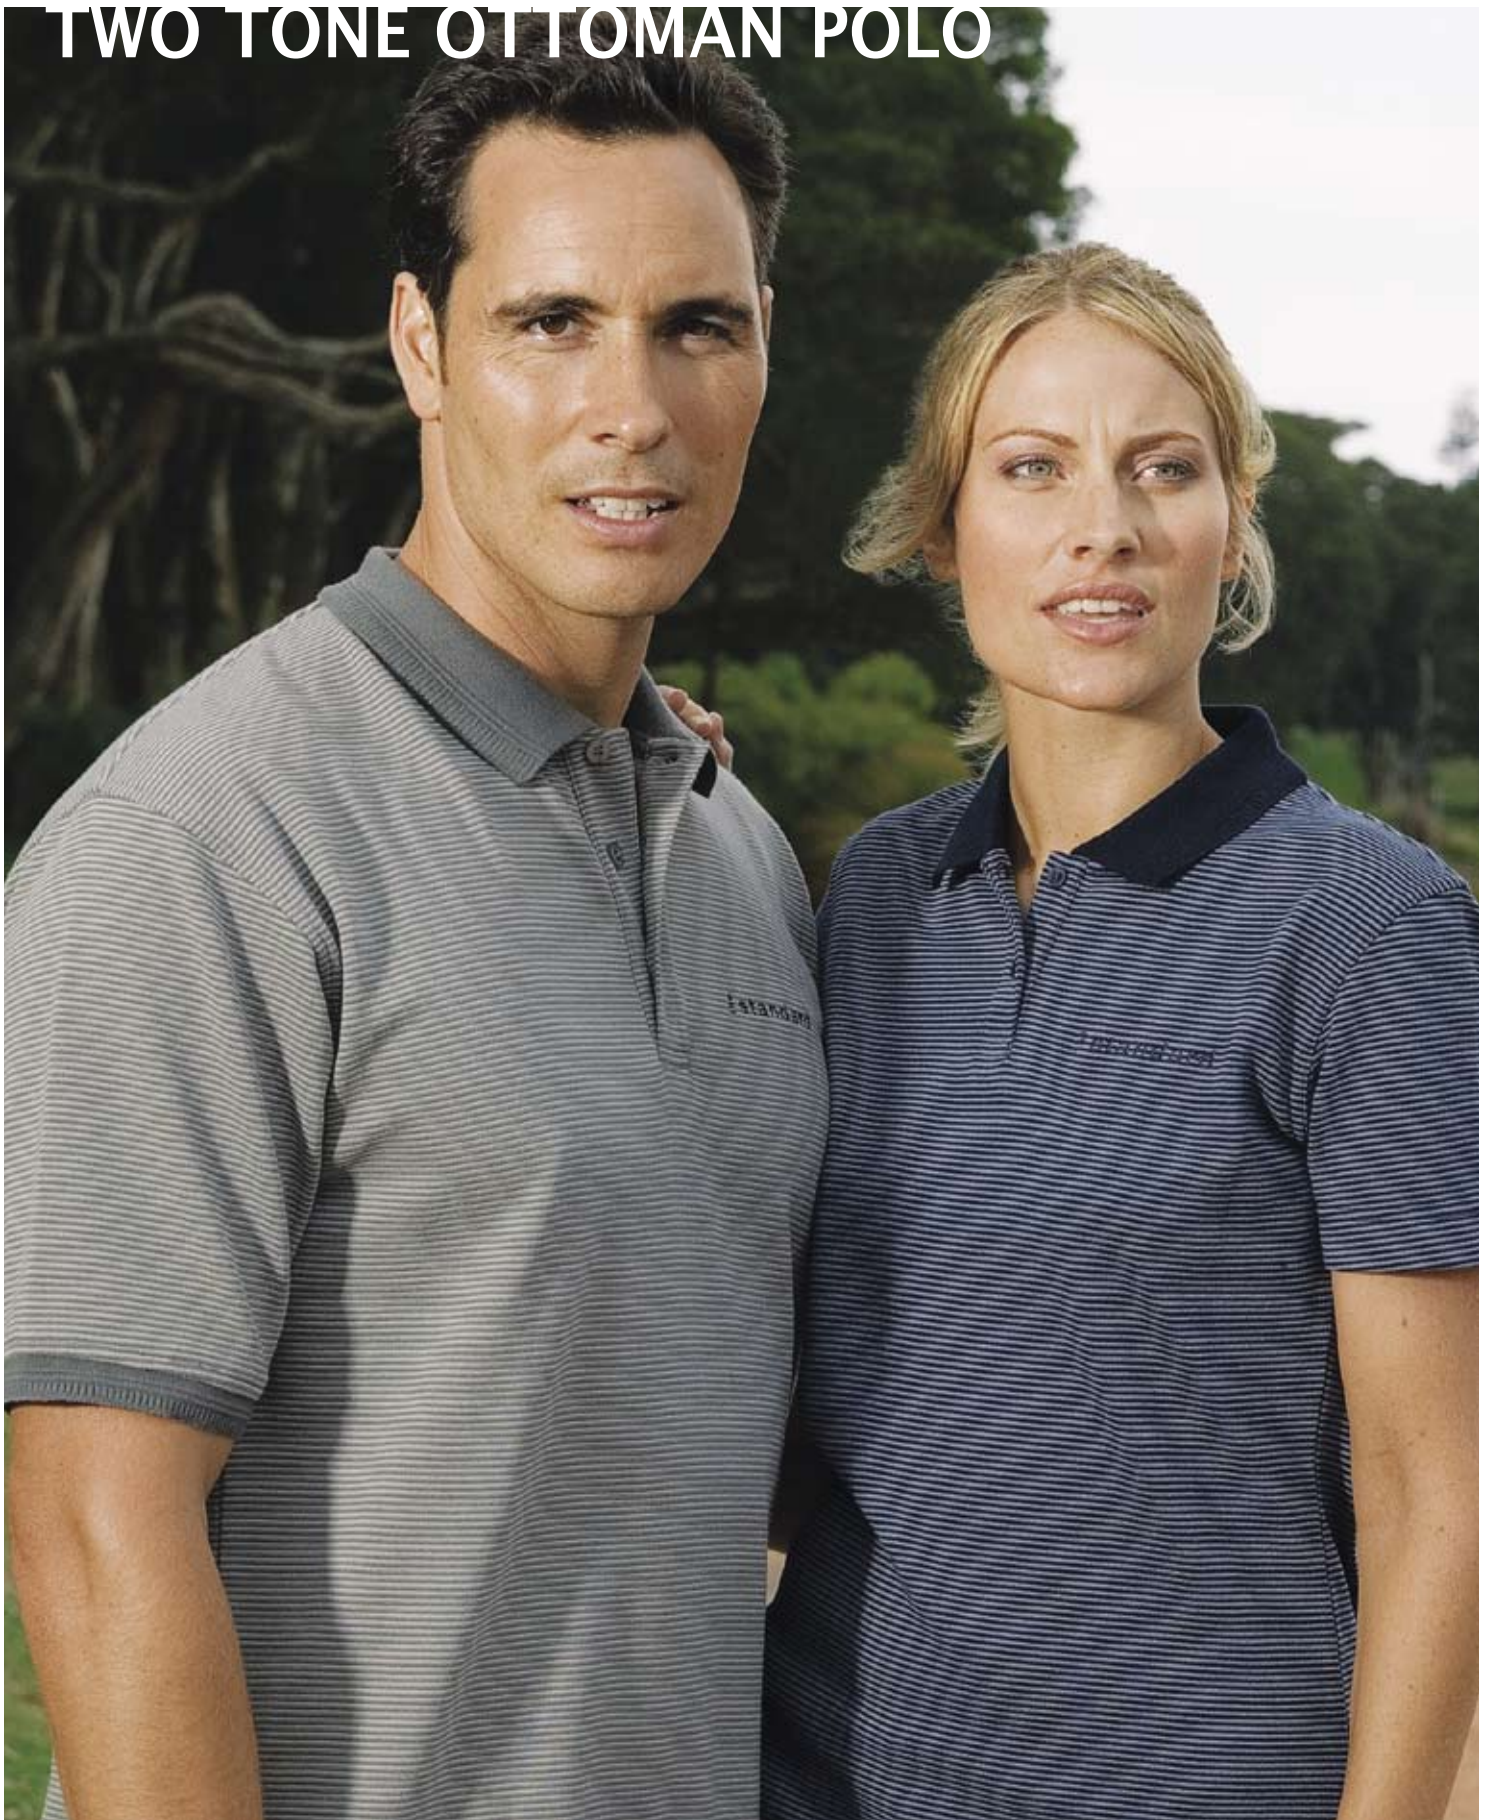

TWO TONE OTTOMAN POLO

HZ92 MENS TWO TONE OTTOMAN POLO

Size	S	M	L	XL	XXL	3XL
1/2 chest (cm)	54	57.5	60	62.5	65	67.5

HZ93 LADIES TWO TONE OTTOMAN POLO

Size	8	10	12	14	16	18	20
1/2 chest (cm)	44	46.5	49	51.5	54	56.5	59

FABRIC 240gsm Poly Cotton Ottoman

COLOURS Charcoal/Light Grey
Navy/Storm