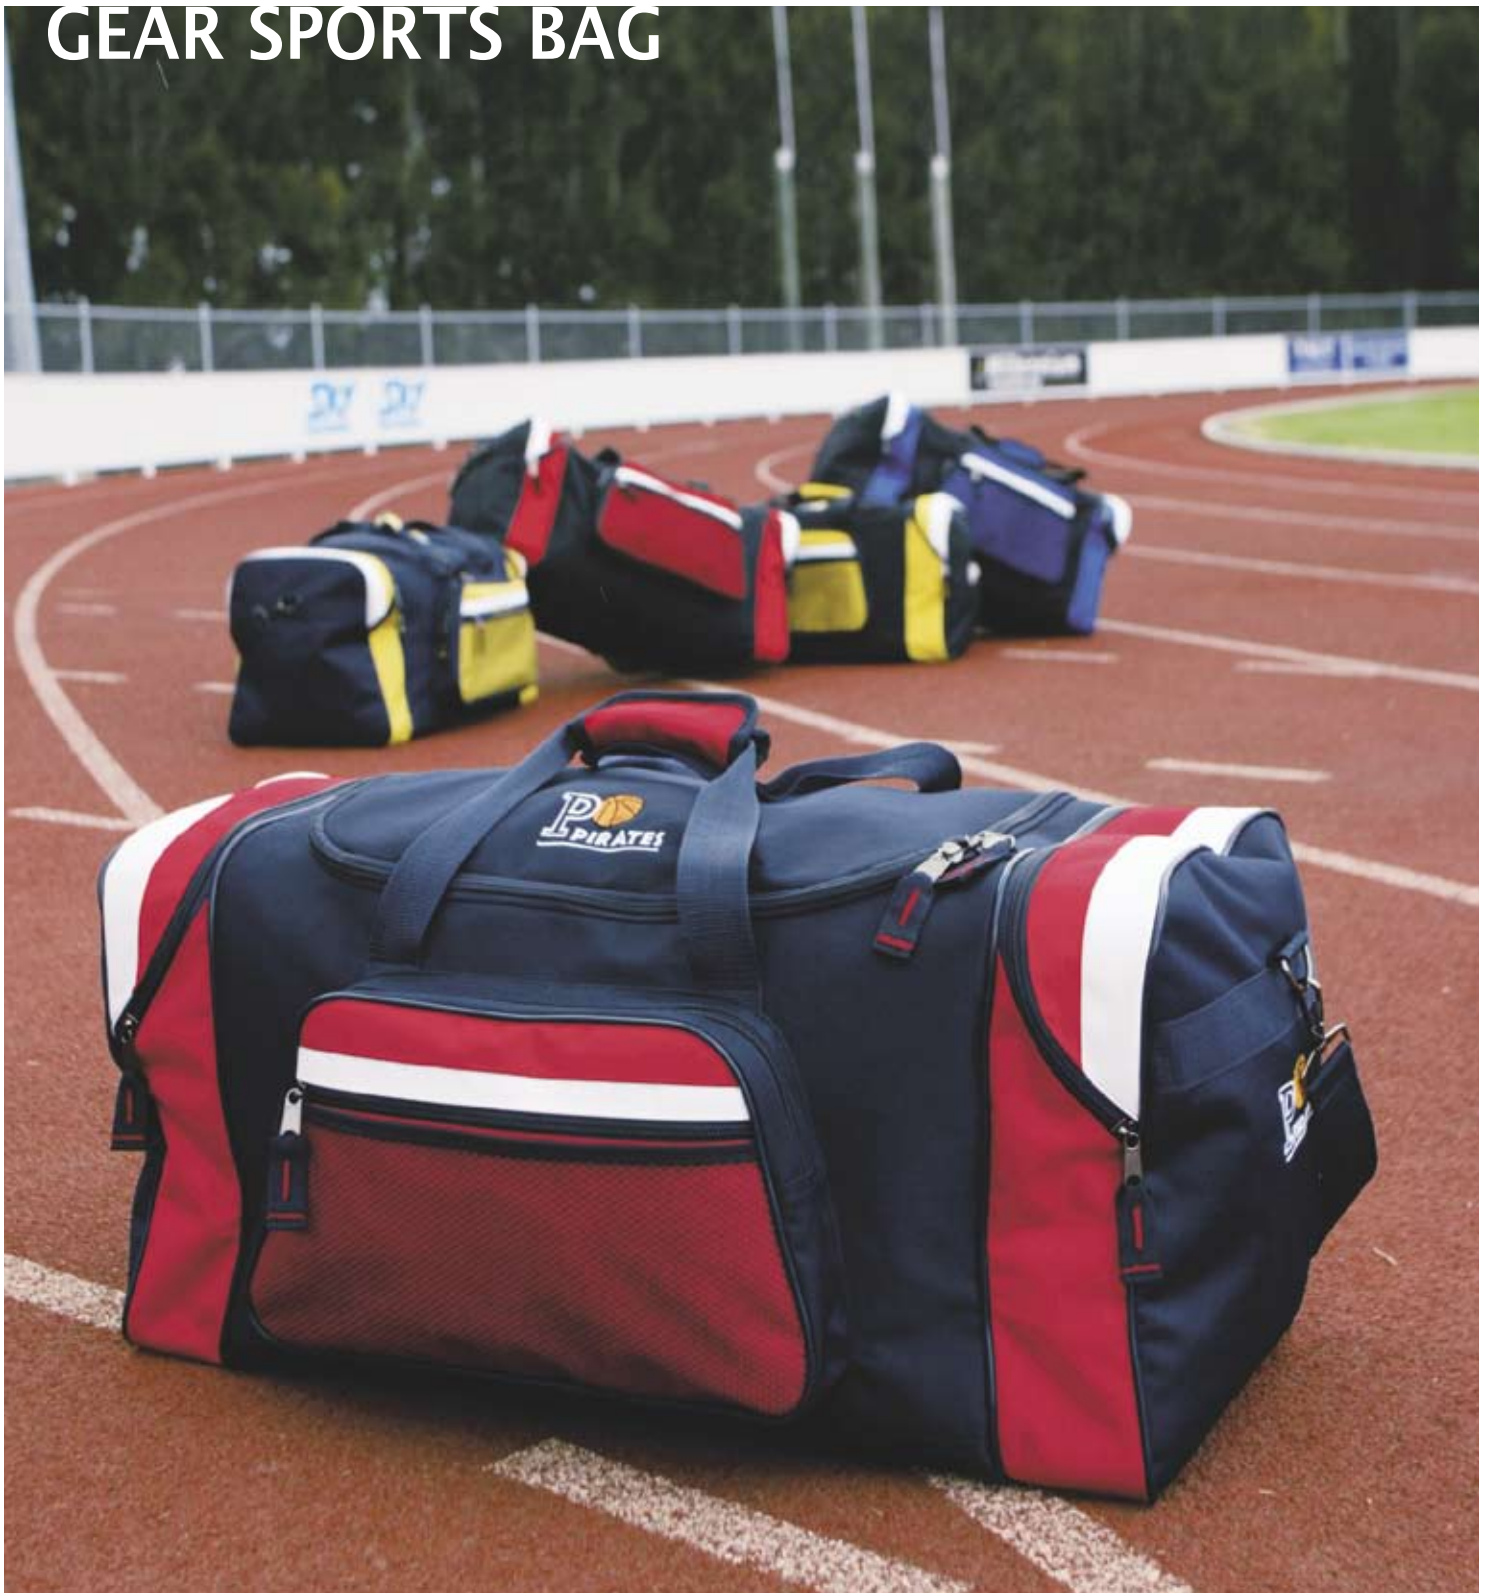

GEAR SPORTS BAG

BS28 GEAR SPORTS BAG

DIMENSIONS 66cm (w) x 35cm (h) x 31cm (d)

FABRIC 600D Polyester with PVC Backing

COLOURS Black/Charcoal/White
Black/Gold/White
Black/Red/White
Maroon/Black/White
Navy/Gold/White,
Navy/Red/White
Navy/Sky/Blue

FEATURES

- U-shaped top zippered main compartment
- Contrast panel shaped front pocket with mesh
- Curved zipper on contrast panel end pockets
- Detachable shoulder strap
- Expedition grade zippers and accessories

EMBROIDERY Yes

PRINT AREAS Top Flap – 25cm (w) X 16cm (h)
End Pockets – 14cm (w) X 12cm (h)