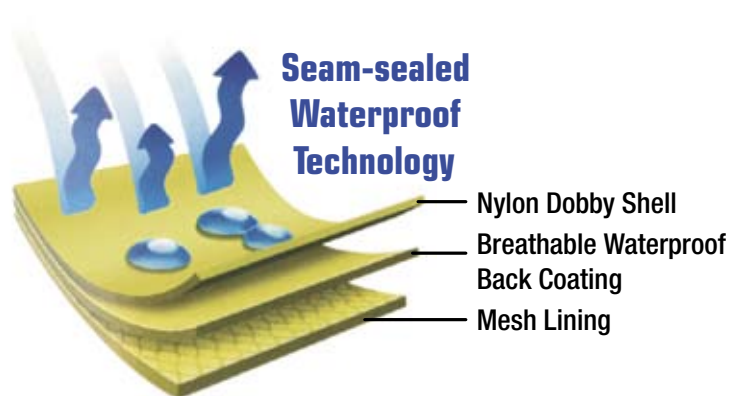

HZ117 TECHNO JACKET

Size	XS	S	M	L	XL	XXL	3XL	4XL	5XL
1/2 chest (cm)	54.5	57	59.5	62	64.5	67	69.5	-	-